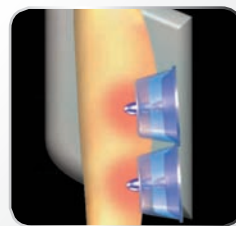

Using Galvanic Skin Response, Lie Detector Technology, your pulse and perspiration are monitored through your fingertips. Areas of stiffness and tension are identified on the monitor and a customized 15-minute full-body massage begins, focusing on detected areas of stiffness.

Whole Body Sensor Automatic Courses

Choose a course and place your fingers on the sensor.

for a firm and deep Shiatsu Massage

eases stiffened areas and muscle fatigue through tapping and kneading

for a gentle full-body experience

promotes blood circulation

LEG MASSAGE

Undulating Sole Shiatsu

EXCLUSIVE

- Airbags cycle to mimic the alternating compression technique of a live massage.
- Shiatsu nodes provide deep shiatsu massage to feet.

OUTER SOLE SHIATSU

CENTER SOLE SHIATSU

INNER SOLE SHIATSU

Calf Massage

Airbags provide compression massage while shiatsu is delivered to the calves.

EXCLUSIVE

Sole Heater

A heater warms soles to promote circulation and relaxation.