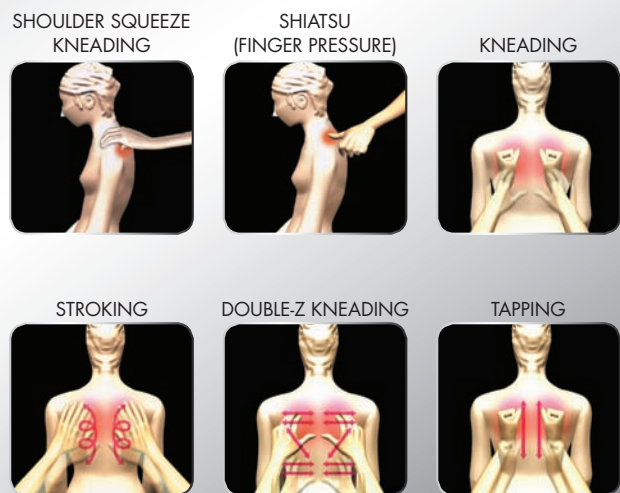

Zero Gravity

With the touch of a button, the body moves into the least stressful and most comfortable position for effective massage, the Zero-Gravity Position. This position has been identified by the U.S. space program as the least stressful position for astronauts during take-off.

The HEC-DR6700K recreates the position the human body naturally assumes under the micro-gravity conditions of outer space. With the chair maintaining support to the back, the footrest will elevate the legs above the heart for maximum benefit and relaxation.

The backrest, footrest, and seat adjust automatically to the body's perfect and natural position.

MASSAGE TECHNIQUES

Traditional & Professional Techniques

STIFFNESS DETECTION SENSOR

EXCLUSIVE

Mouse-Shaped Stiffness Detection Sensor

Using Galvanic Skin Response, Lie Detector Technology, your pulse and perspiration are monitored through your fingertips. Areas of stiffness and tension are identified on the monitor and a customized 15-minute full-body massage begins, focusing on detected areas of stiffness.