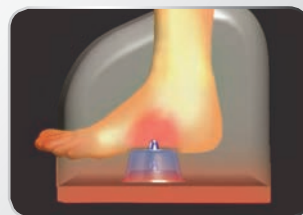

Whole Body Sensor Automatic Courses

Choose a course and place your fingers on the sensor.

for a firm and deep Shiatsu Massage

eases stiffened areas and muscle fatigue through tapping and kneading

for a gentle full-body experience

promotes blood circulation

LEG MASSAGE

Undulating Sole Shiatsu

EXCLUSIVE

- Airbags cycle to mimic the alternating compression technique of a live massage.
- Shiatsu nodes provide deep shiatsu massage to feet.

OUTER SOLE SHIATSU

CENTER SOLE SHIATSU

INNER SOLE SHIATSU

Calf Massage

Airbags provide compression massage while shiatsu is delivered to the calves.

EXCLUSIVE

Sole Heater

A heater warms soles to promote circulation and relaxation.

REMOTE CONTROL OPERATION

Choose an automatic program or use the manual settings to create your own customized massage course. Large LCD displays massage settings and your physical condition in real-time.