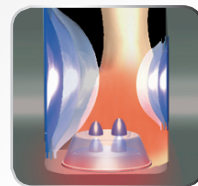

Using Galvanic Skin Response, Lie Detector Technology, your pulse and perspiration are monitored through your fingertips. Areas of stiffness and tension are identified on the monitor and a customized 15-minute full-body massage begins, focusing on detected areas of stiffness.

Whole Body Sensor Automatic Courses

Choose a course and place your fingers on the sensor.

for a firm and deep Shiatsu Massage

eases stiffened areas and muscle fatigue through tapping and kneading

for a gentle full-body experience

promotes blood circulation

LEG MASSAGE

Undulating Sole Shiatsu

EXCLUSIVE

- Airbags cycle to mimic the alternating compression technique of a live massage.
- Shiatsu nodes provide deep shiatsu massage to feet.