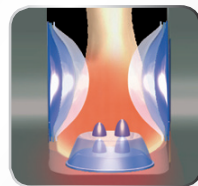

Whole Body Sensor Automatic Courses

Choose a course and place your fingers on the sensor.

for a firm and deep Shiatsu Massage

eases stiffened areas and muscle fatigue through tapping and kneading

for a gentle full-body experience

promotes blood circulation

LEG MASSAGE

Undulating Sole Shiatsu

EXCLUSIVE

- Airbags cycle to mimic the alternating compression technique of a live massage.
- Shiatsu nodes provide deep shiatsu massage to feet.

OUTER SOLE SHIATSU

CENTER SOLE SHIATSU

INNER SOLE SHIATSU

Calf Massage

Airbags provide compression massage while shiatsu is delivered to the calves.

EXCLUSIVE

Sole Heater

A heater warms soles to promote circulation and relaxation.