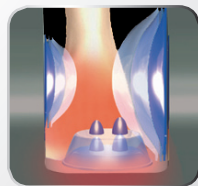

Whole Body Sensor Automatic Courses

Choose a course and place your fingers on the sensor.

for a firm and deep Shiatsu Massage

eases stiffened areas and muscle fatigue through tapping and kneading

for a gentle full-body experience

promotes blood circulation

LEG MASSAGE

Undulating Sole Shiatsu

EXCLUSIVE

- Airbags cycle to mimic the alternating compression technique of a live massage.
- Shiatsu nodes provide deep shiatsu massage to feet.

OUTER SOLE SHIATSU

CENTER SOLE SHIATSU

INNER SOLE SHIATSU

Calf Massage

Airbags provide compression massage while shiatsu is delivered to the calves.

EXCLUSIVE

Sole Heater

A heater warms soles to promote circulation and relaxation.